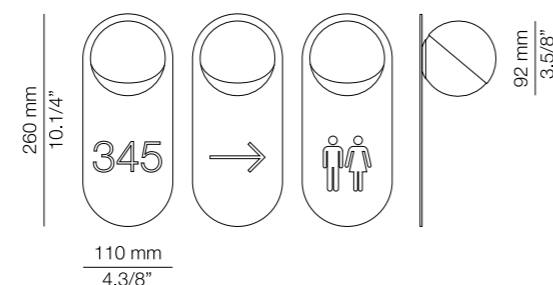

Contract option

Wall light with laser cut signage