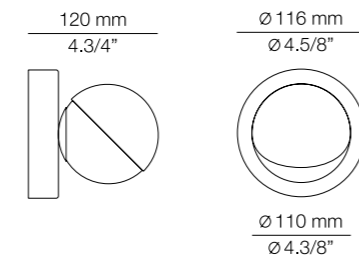

A-3740A1S / t-3740A1S

LED 3W
(2700K / Ang.120° / >90CRI / 350mA)
100V - 240V / Typ* 350 lumens
Non dimmable
Glass shade with cap at 45°