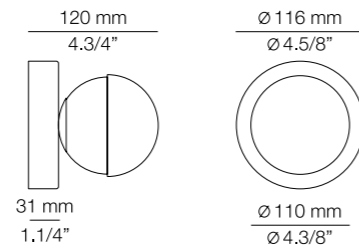

A-3740AS / t-3740AS

LED 3W
(2700K / Ang.120° / >90CRI / 350mA)
100V - 240V / Typ* 350 lumens
Non dimmable
Glass shade with cap