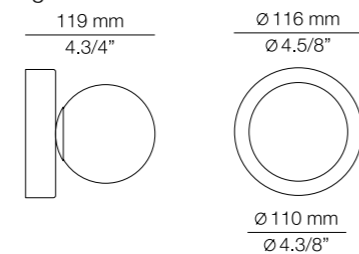

A-3740S / t-3740S

LED 3W
(2700K / Ang.120° / >90CRI / 350mA)
100V - 240V / Typ* 350 lumens
Non dimmable
Plain glass shade