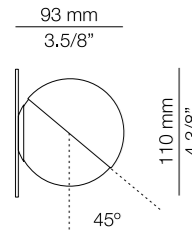

A-3740A1R

LED 3W
(2700K / Ang.120° / >90CRI / 350mA)
120V - 240V / Typ* 350 lumens
Remote driver / Dimmable Triac
Glass shade with cap at 45°