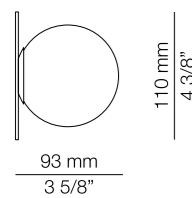

A-3740R / t-3740R

LED 3W
(2700K / Ang.120° / >90CRI / 350mA)
120V - 240V / Typ* 350 lumens
Remote driver / Dimmable Triac
Plain glass shade