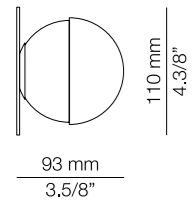

A-3740AR / t-3740AR

LED 3W
(2700K / Ang.120° / >90CRI / 350mA)
120V - 240V / Typ* 350 lumens
Remote driver / Dimmable Triac
Glass shade with cap